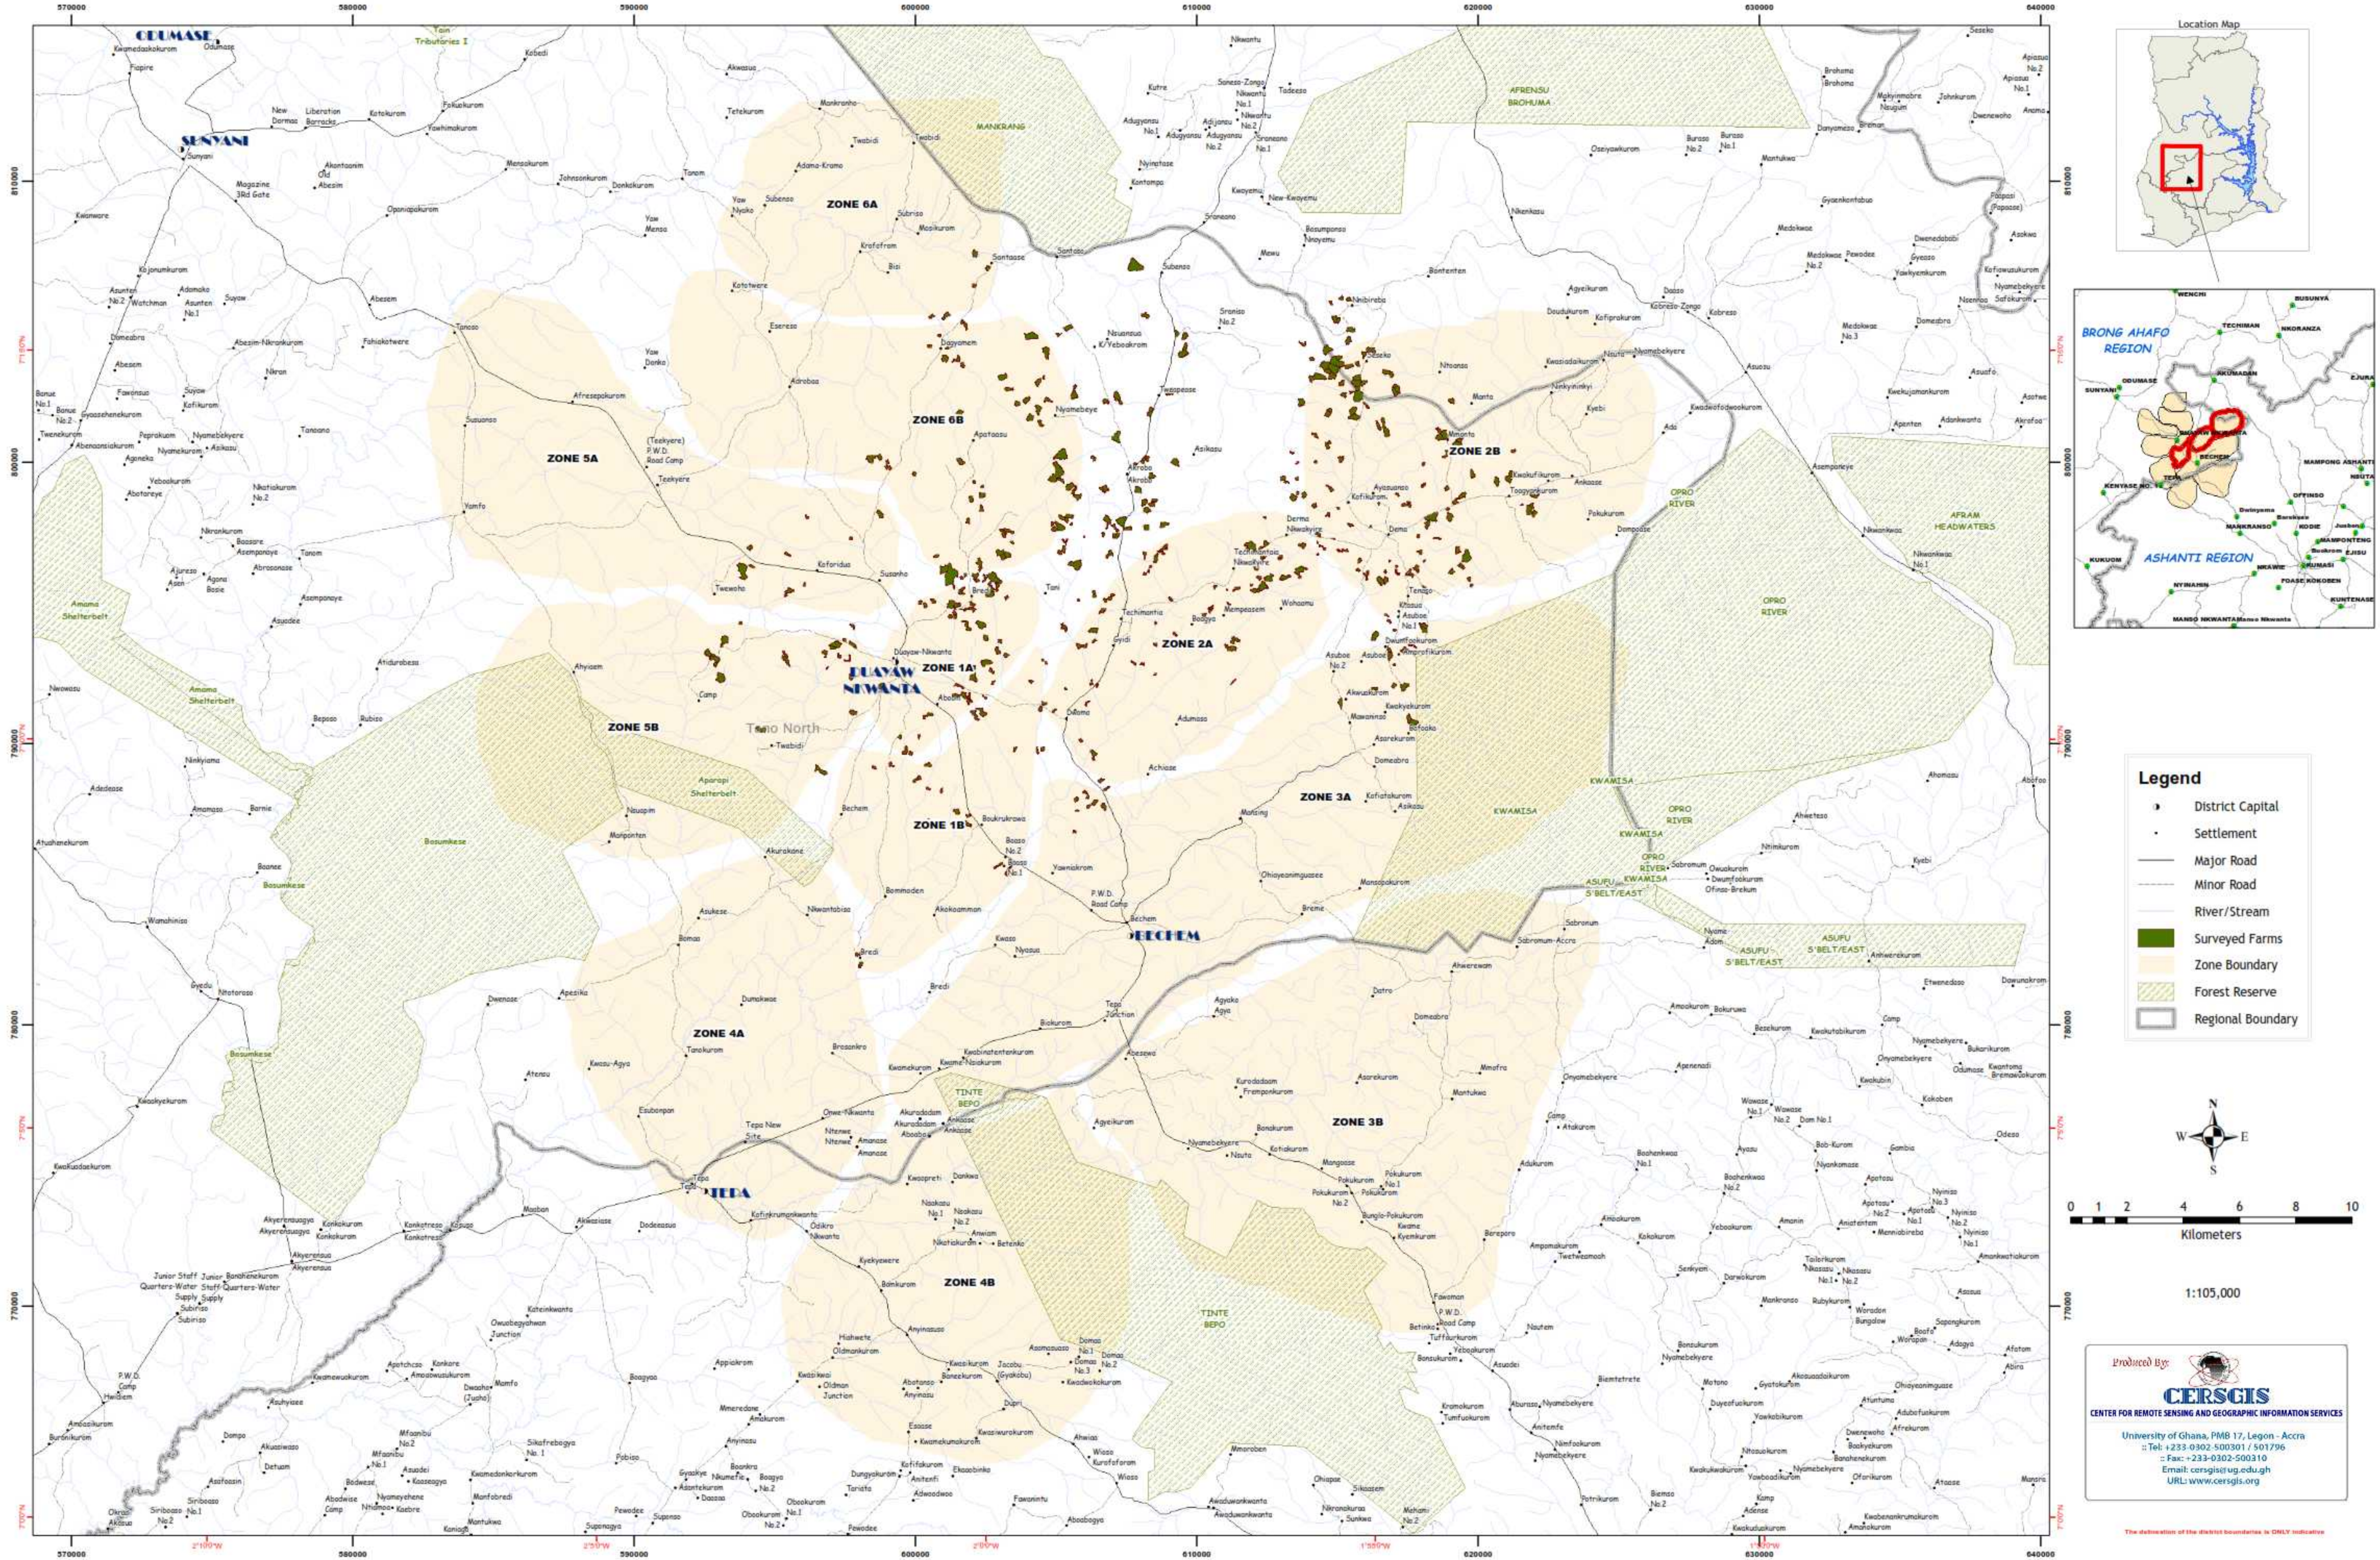

OIL PALM FARM ZONES MAP

MAP SHOWING SURVEYED FARMS IN THE DUAYAW NKWANTA AREA

BRONG AHAFO REGION, GHANA

Produced By:

CERSGIS
CENTER FOR REMOTE SENSING AND GEOGRAPHIC INFORMATION SERVICES

University of Ghana, PMB 17, Legon - Accra
Tel: +233-0302-500301 / 501796
Fax: +233-0302-500310
Email: cersgis@ug.edu.gh
URL: www.cersgis.org